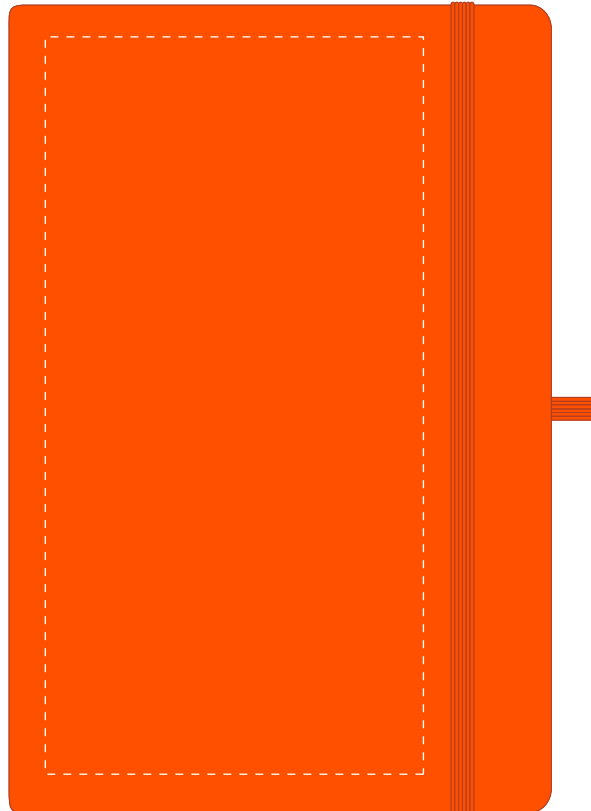

Your Ref:	Quantity:	Product Code: QS0745
Our Ref:	Version: 1	Product Colour: AMBER

**PRINTING CONCERNS:****PRODUCT INFO: DUE TO THE NATURE OF THE PRODUCT THE PRINT POSITION MAY VARY BY 2 - 3 MM**

We stock this item in the following colours

**PANTONE REFERENCE(S)**

Full Colour Printing

ARTWORK SCALE 50%

Product Image for visualisation  
- colours may vary

- **CENTRED TO PRINT AREA**
- **CENTRED TO NOTEBOOK**

The dashed line is to demonstrate print area and will not appear on your printed item